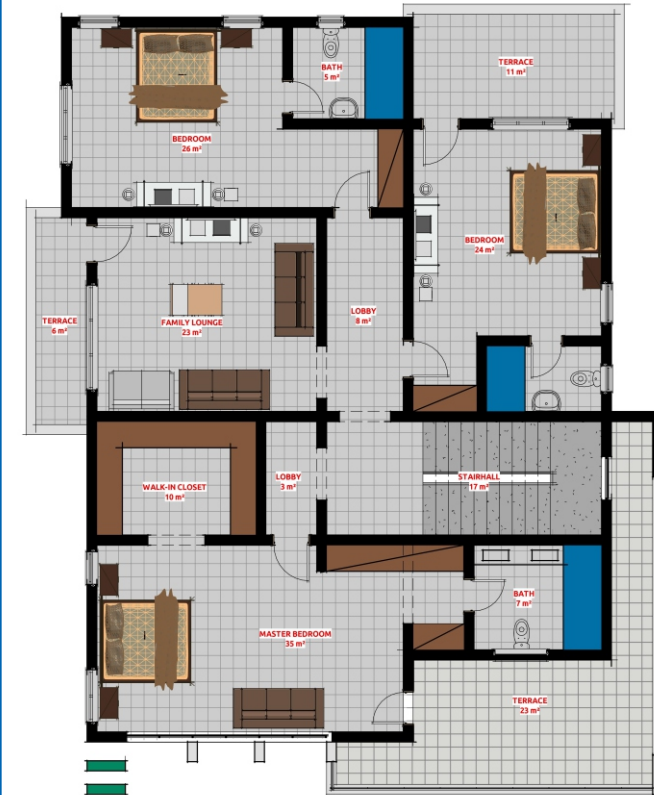

EVEREST

Inspired from the tallest mountain on the planet, this 5 Bedroom fully detached duplex, lying on a 500sqm piece fully fenced and gated, is opulent by birthright. Coming with 5 Bedrooms all en-suite, Living, Dining, Foyer, Visitors' Toilet, Kitchen, Family Lounge spaces with parking for 5 cars. This design will make you feel like a King in his Palace!

Bringing Life to the Living....

 No. 8 Abdullahi Ibrahim Street, Utako. Abuja

SITE PLAN

GROUND FLOOR PLAN

FIRST FLOOR PLAN

Bringing Life to the Living....

Investing with us
is a life's decision
you will never regret!