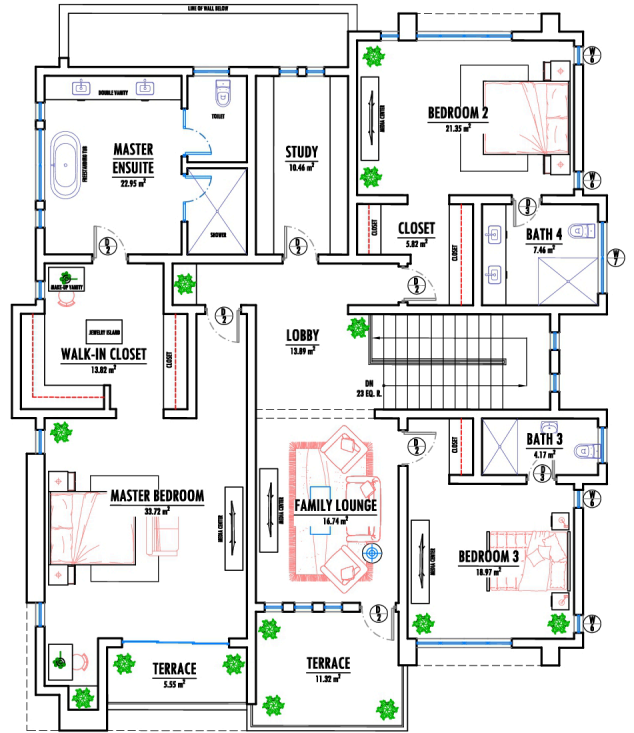

REGENT

With its size slightly bigger than a standard NBA Basket Ball Court, every square inch of this 450 square meter land is designed to build in functionality and create aesthetic appeal. This land can accommodate a 5 Bedroom fully detached duplex that is fully fenced and gated. This 5 Bedrooms can be all en-suite with Living room, Dining, Foyer, Visitors' Toilet, Kitchen, Family Lounge spaces and a parking space for 5 cars. Indeed, you will be living on as a Regent on This Land.

450SQM

Ground Floor Plan

First Floor Plan

Site Plan

ACCESS ROAD