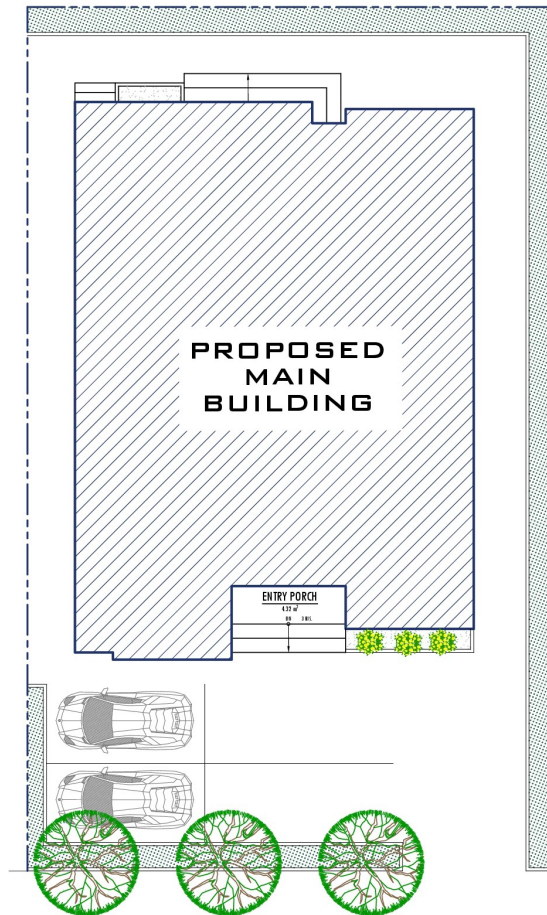

REGENT

With its size slightly bigger than a standard NBA Basket Ball Court, every square inch of this 450 square meter land is designed to build in functionality and create aesthetic appeal. This land can accommodate a 5 Bedroom fully detached duplex that is fully fenced and gated. This 5 Bedrooms can be all en-suite with Living room, Dining, Foyer, Visitors' Toilet, Kitchen, Family Lounge spaces and a parking space for 5 cars. Indeed, you will be living on as a Regent on This Land.

450SQM

Ground Floor Plan

First Floor Plan

Site Plan

ACCESS ROAD