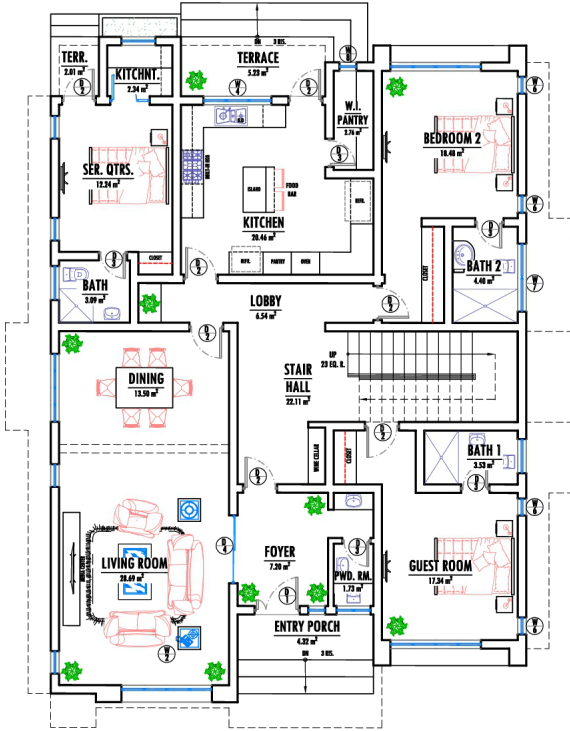

REGENT

With its size slightly bigger than a standard NBA Basket Ball Court, every square inch of this 450 square meter land is designed to build in functionality and create aesthetic appeal. This land can accommodate a 5 Bedroom fully detached duplex that is fully fenced and gated. This 5 Bedrooms can be all en-suite with Living room, Dining, Foyer, Visitors' Toilet, Kitchen, Family Lounge spaces and a parking space for 5 cars. Indeed, you will be living on as a Regent on This Land.

450SQM

Ground Floor Plan

First Floor Plan

Site Plan

ACCESS ROAD