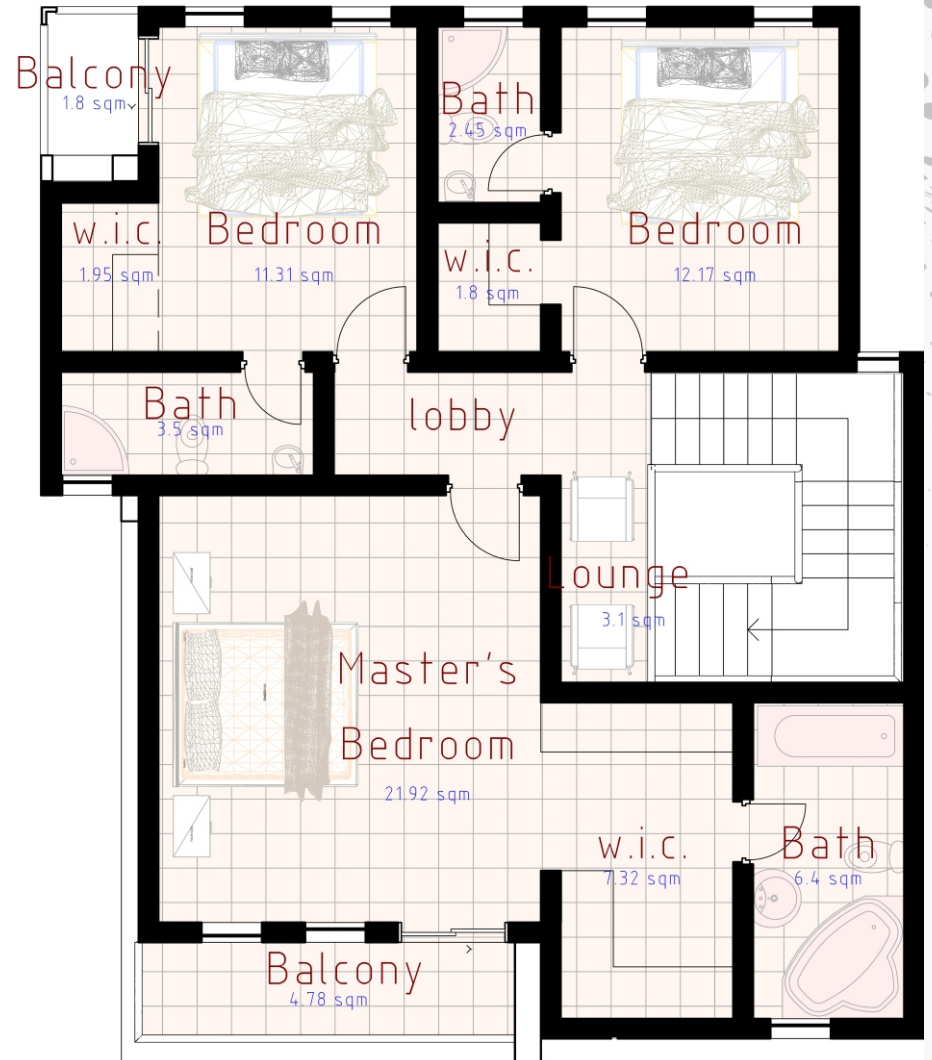

## MISSISSIPPI

250sqm; Four Bedroom Terrace Duplex

This is a four-bedroom terrace duplex that showcases affordable luxury. The Mississippi project reveals exquisite architecture. This home features four bedrooms, a lounge, a foyer, spacious kitchen area. This property allows you to fully live your dream indoor-outdoor lifestyle.

**GROUND FLOOR**

**FIRST FLOOR**