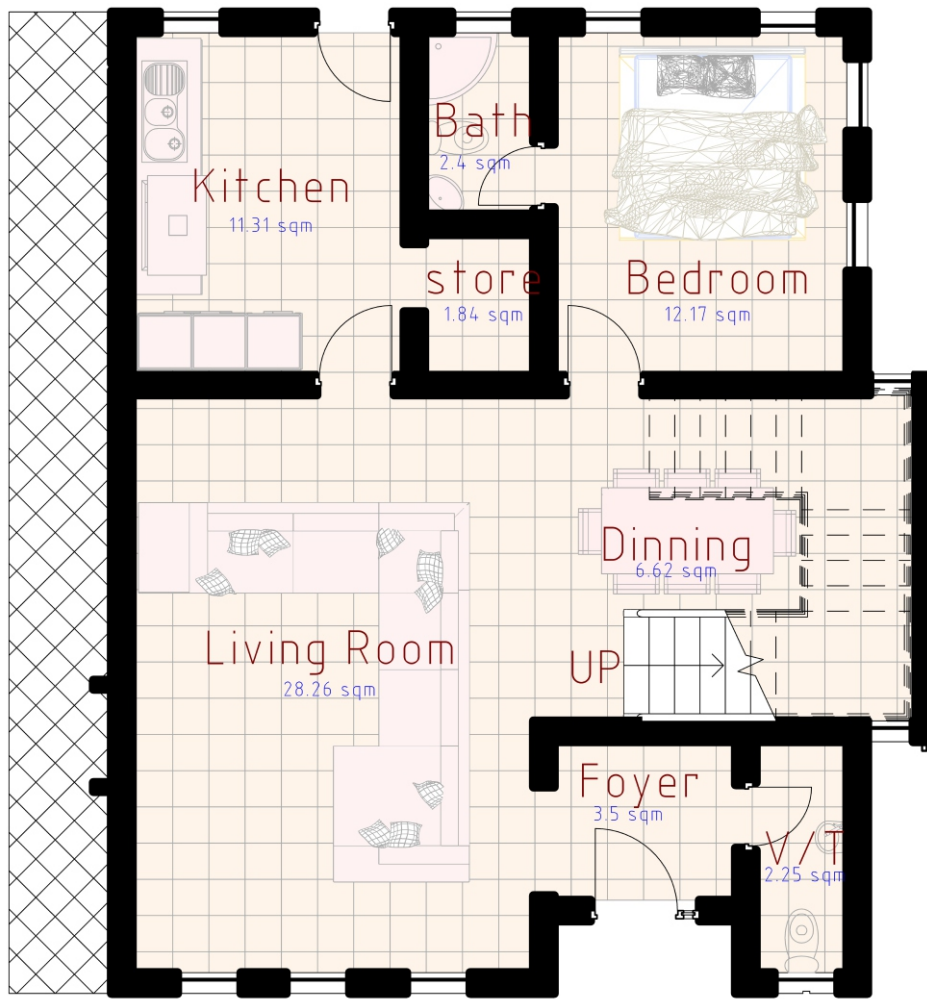

## MISSISSIPPI

250sqm; Four Bedroom Terrace Duplex

This is a four-bedroom terrace duplex that showcases affordable luxury. The Mississippi project reveals exquisite architecture. This home features four bedrooms, a lounge, a foyer, spacious kitchen area. This property allows you to fully live your dream indoor-outdoor lifestyle.

**GROUND FLOOR**

**FIRST FLOOR**