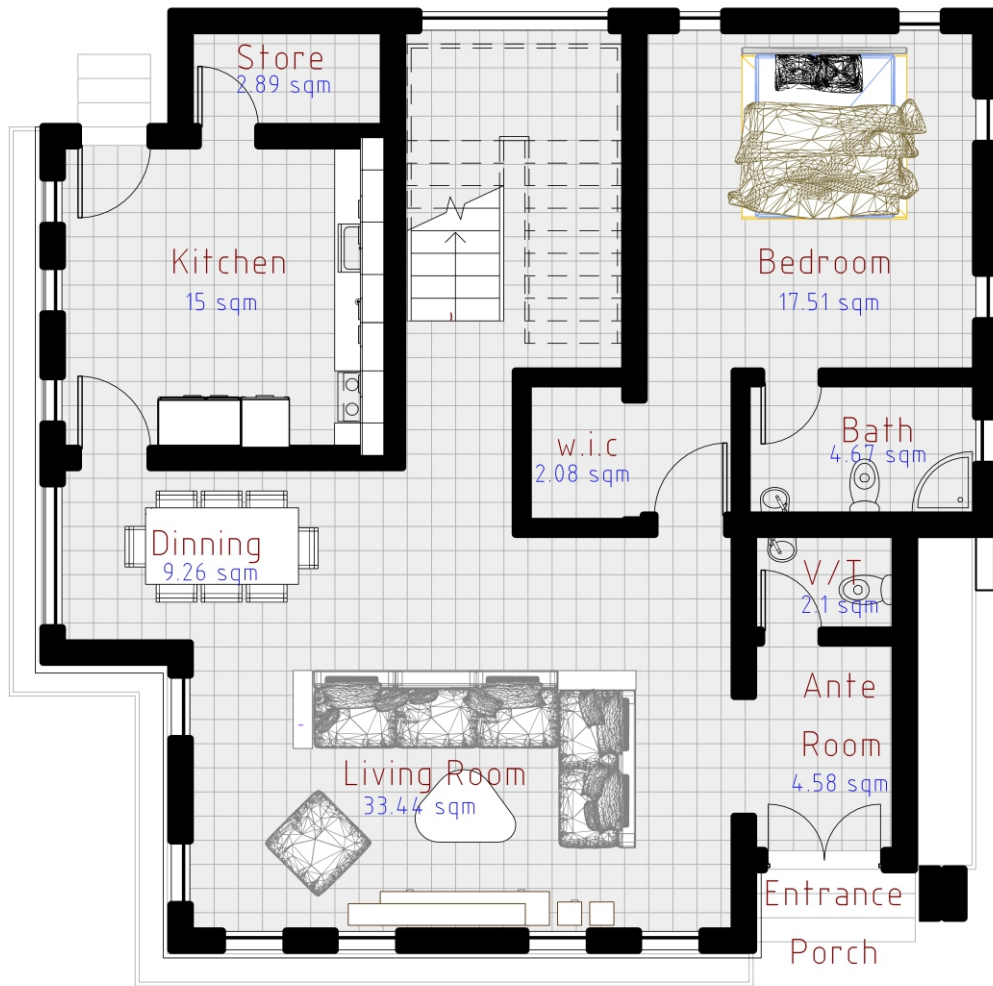

## Nile

500sqm; Five Bedroom Fully Detached Duplex + 2 BQ

Unrivaled in grandeur and with exquisite opulence imprinted into every intricate detail, welcome to an iconic property that has been masterfully designed.

This home highlights five largely spaced bedrooms, a well-curated living room, and a dining area. One significant additional feature of this exceptional luxury is a two-bedroom boys' quarters.

**GROUND FLOOR**

**FIRST FLOOR**