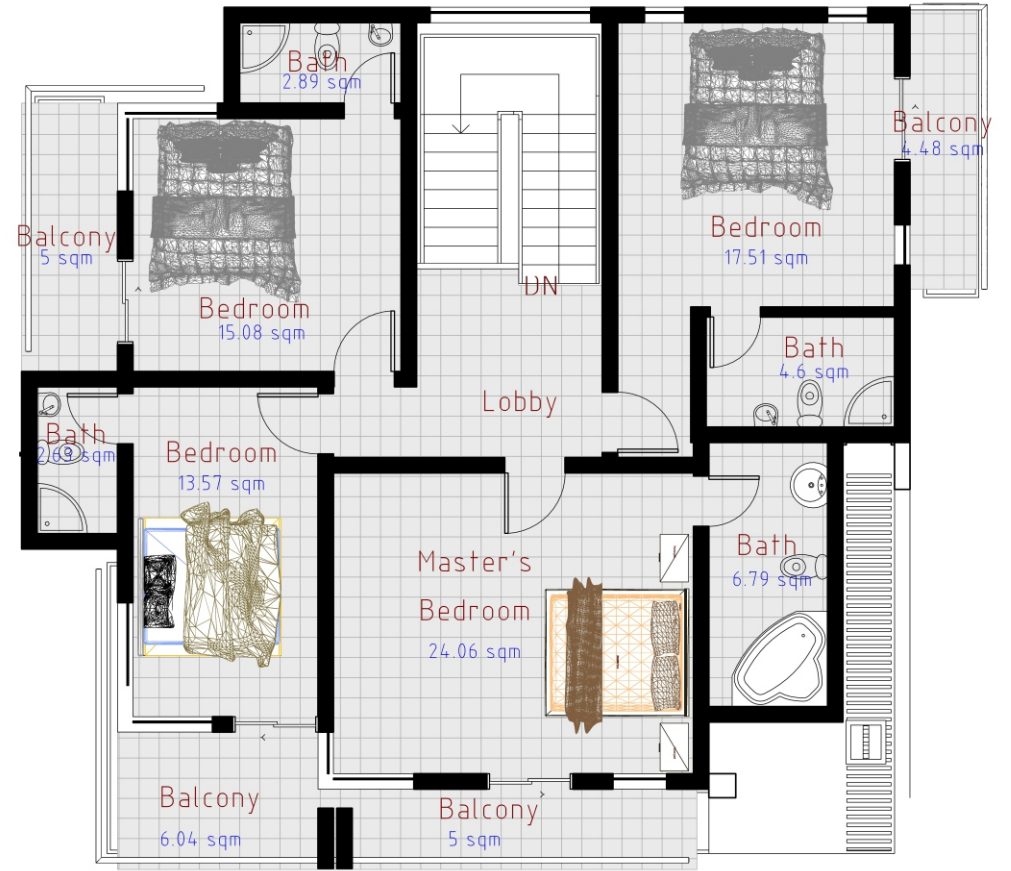

## Nile

500sqm; Five Bedroom Fully Detached Duplex + 2 BQ

Unrivaled in grandeur and with exquisite opulence imprinted into every intricate detail, welcome to an iconic property that has been masterfully designed.

This home highlights five largely spaced bedrooms, a well-curated living room, and a dining area. One significant additional feature of this exceptional luxury is a two-bedroom boys' quarters.

**GROUND FLOOR**

**FIRST FLOOR**