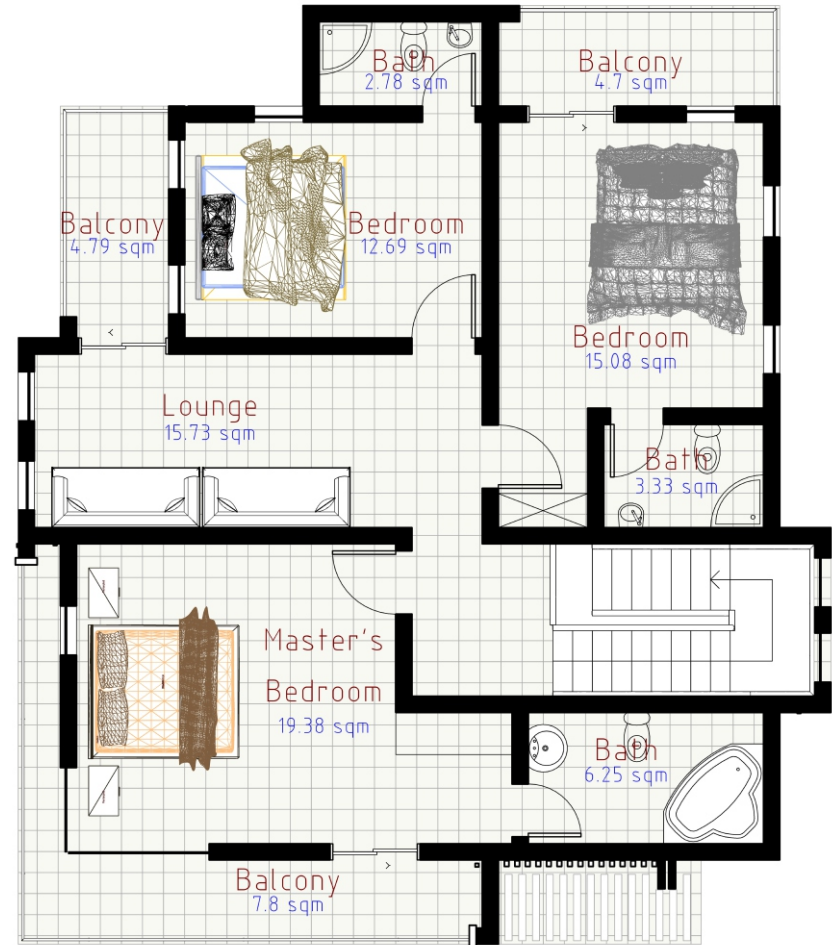

Zambezi

350sqm; Four Bedroom Fully Detached Duplex

This stunning brand new home boasts breathtaking panoramic views, contemporary luxury design, and the very best of our architectural craftsmanship, with attention to detail to meet the standards of the most discerning clients. The interior will impress you with four spacious bedrooms, a well-designed living room, and a dining area, a foyer, lounge, and a well-spaced kitchen. This home gives you the privacy you desire with the provision of perimeter fencing.

GROUND FLOOR

FIRST FLOOR