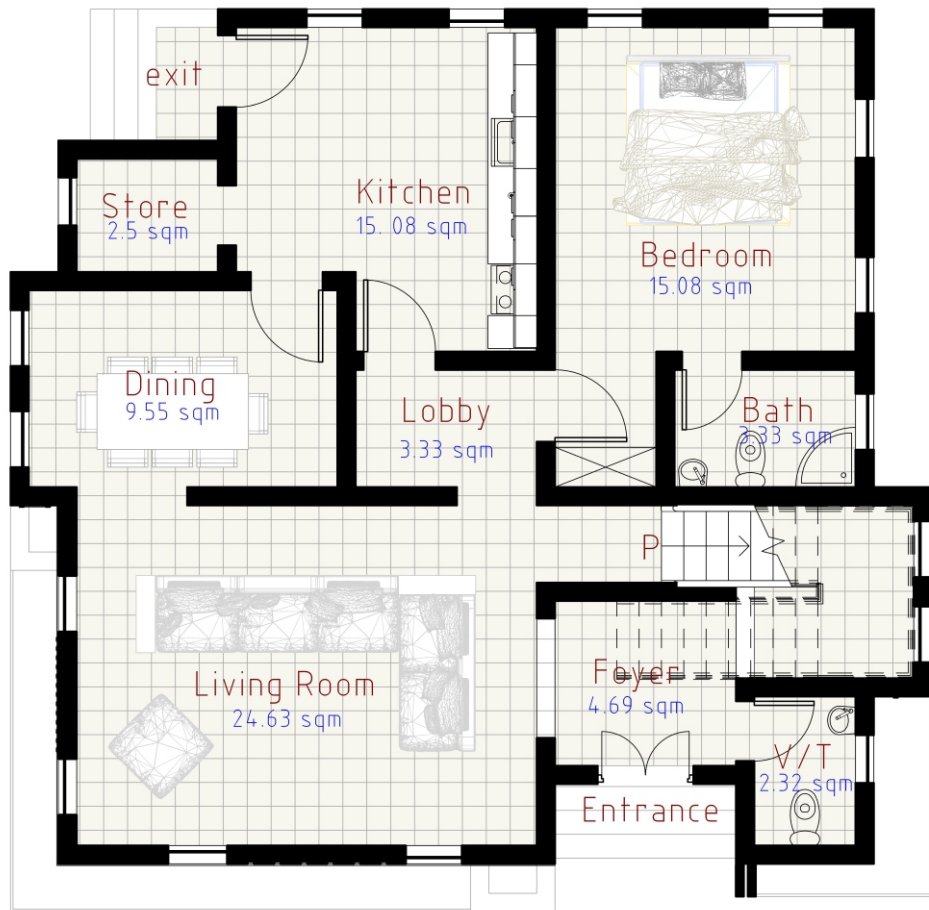

Zambezi

350sqm; Four Bedroom Fully Detached Duplex

This stunning brand new home boasts breathtaking panoramic views, contemporary luxury design, and the very best of our architectural craftsmanship, with attention to detail to meet the standards of the most discerning clients. The interior will impress you with four spacious bedrooms, a well-designed living room, and a dining area, a foyer, lounge, and a well-spaced kitchen. This home gives you the privacy you desire with the provision of perimeter fencing.

GROUND FLOOR

FIRST FLOOR