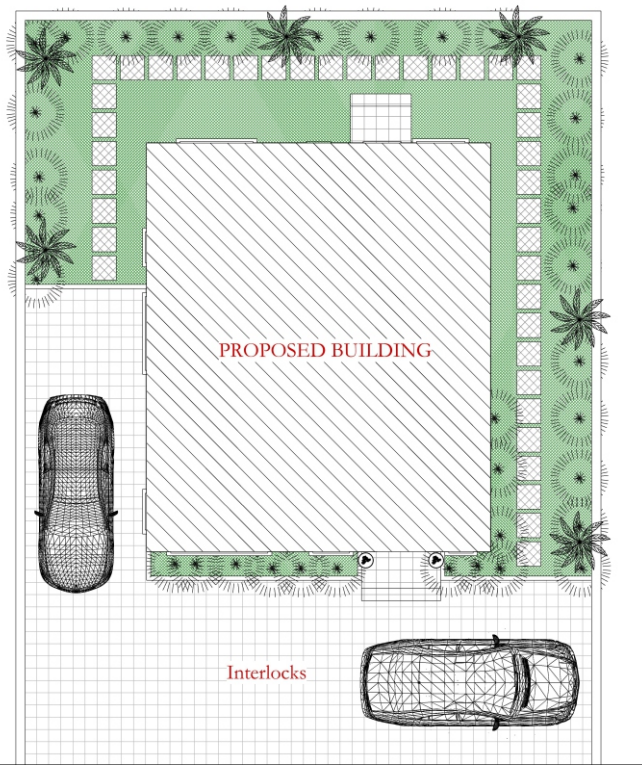

MANDARA

This compact 3 Bedroom fully detached duplex lies on 250sqm piece fully fenced and gated and is an ideal house for a small family, with ample room spaces, fully functional, yet cost-effective to build. It comes with a 3 Bedroom all en-suite, Living, Dining, Foyer, Visitors' Toilet and a Private Lounge spaces.

This is a home you will “live happily ever after”

SITE PLAN

GROUND FLOOR PLAN

FIRST FLOOR PLAN

Bringing Life to the Living....

KILIMANJARO

The Kilimanjaro is a 4 Bedroom fully detached duplex lying on a 350sqm plot, fully fenced and gated. It is all en-suite with a Living, Dining, Foyer, Visitors' Toilet and Family Lounge areas, tailored to give you the most desired comfort and opulence. It also comes with a 3 parking space. You can call it a home but it can go for a Mini Palace.

Bringing Life to the Living....

 No. 8 Abdullahi Ibrahim Street, Utako. Abuja

ACCESS ROAD

SITE PLAN

GROUND FLOOR PLAN

FIRST FLOOR PLAN

EVEREST

Inspired from the tallest mountain on the planet, this 5 Bedroom fully detached duplex, lying on a 500sqm piece fully fenced and gated, is opulent by birthright. Coming with 5 Bedrooms all en-suite, Living, Dining, Foyer, Visitors' Toilet, Kitchen, Family Lounge spaces with parking for 5 cars. This design will make you feel like a King in his Palace!