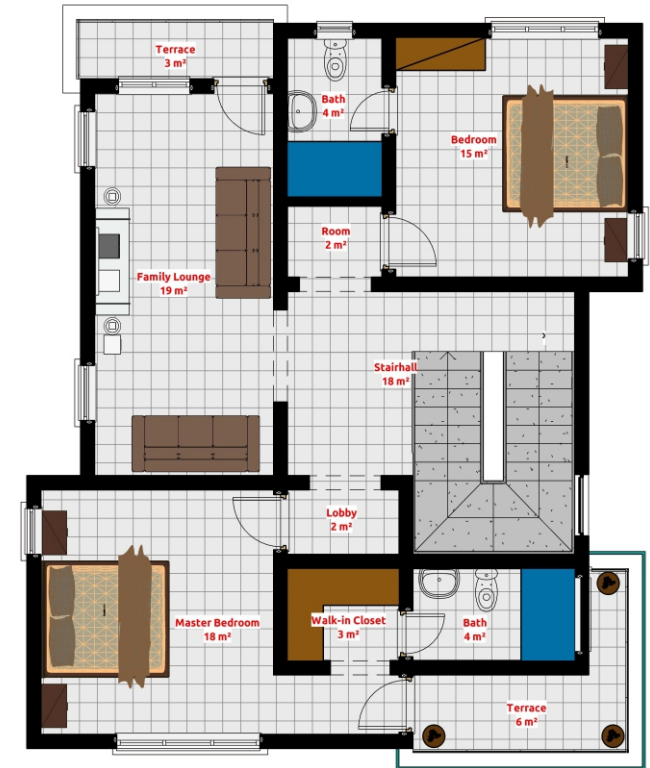

MANDARA

This compact 3 Bedroom fully detached duplex lies on 250sqm piece fully fenced and gated and is an ideal house for a small family, with ample room spaces, fully functional, yet cost-effective to build. It comes with a 3 Bedroom all en-suite, Living, Dining, Foyer, Visitors' Toilet and a Private Lounge spaces.

This is a home you will “live happily ever after”

SITE PLAN

GROUND FLOOR PLAN

FIRST FLOOR PLAN

Bringing Life to the Living....

KILIMANJARO

The Kilimanjaro is a 4 Bedroom fully detached duplex lying on a 350sqm plot, fully fenced and gated. It is all en-suite with a Living, Dining, Foyer, Visitors' Toilet and Family Lounge areas, tailored to give you the most desired comfort and opulence. It also comes with a 3 parking space. You can call it a home but it can go for a Mini Palace.

Bringing Life to the Living....

 No. 8 Abdullahi Ibrahim Street, Utako. Abuja

ACCESS ROAD

SITE PLAN

GROUND FLOOR PLAN

FIRST FLOOR PLAN

EVEREST

Inspired from the tallest mountain on the planet, this 5 Bedroom fully detached duplex, lying on a 500sqm piece fully fenced and gated, is opulent by birthright. Coming with 5 Bedrooms all en-suite, Living, Dining, Foyer, Visitors' Toilet, Kitchen, Family Lounge spaces with parking for 5 cars. This design will make you feel like a King in his Palace!