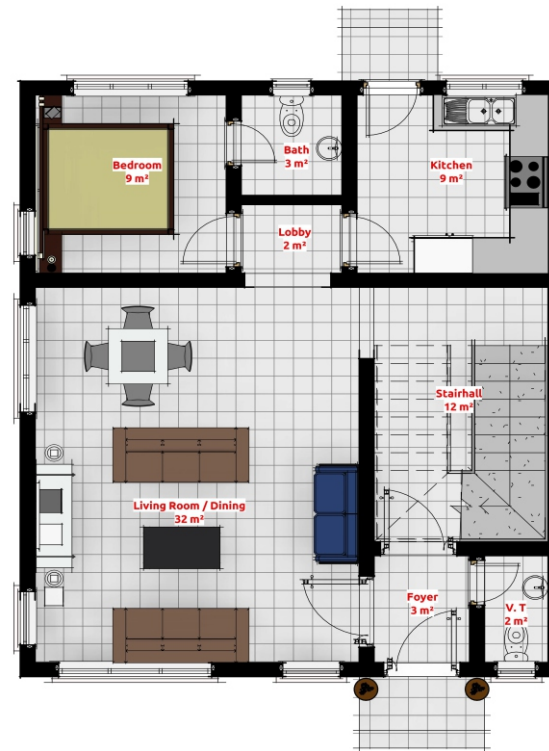

MANDARA

This compact 3 Bedroom fully detached duplex lies on 250sqm piece fully fenced and gated and is an ideal house for a small family, with ample room spaces, fully functional, yet cost-effective to build. It comes with a 3 Bedroom all en-suite, Living, Dining, Foyer, Visitors' Toilet and a Private Lounge spaces.

This is a home you will “live happily ever after”

SITE PLAN

GROUND FLOOR PLAN

FIRST FLOOR PLAN

Bringing Life to the Living....

KILIMANJARO

The Kilimanjaro is a 4 Bedroom fully detached duplex lying on a 350sqm plot, fully fenced and gated. It is all en-suite with a Living, Dining, Foyer, Visitors' Toilet and Family Lounge areas, tailored to give you the most desired comfort and opulence. It also comes with a 3 parking space. You can call it a home but it can go for a Mini Palace.

Bringing Life to the Living....

 No. 8 Abdullahi Ibrahim Street, Utako. Abuja

ACCESS ROAD

SITE PLAN

GROUND FLOOR PLAN

FIRST FLOOR PLAN

EVEREST

Inspired from the tallest mountain on the planet, this 5 Bedroom fully detached duplex, lying on a 500sqm piece fully fenced and gated, is opulent by birthright. Coming with 5 Bedrooms all en-suite, Living, Dining, Foyer, Visitors' Toilet, Kitchen, Family Lounge spaces with parking for 5 cars. This design will make you feel like a King in his Palace!