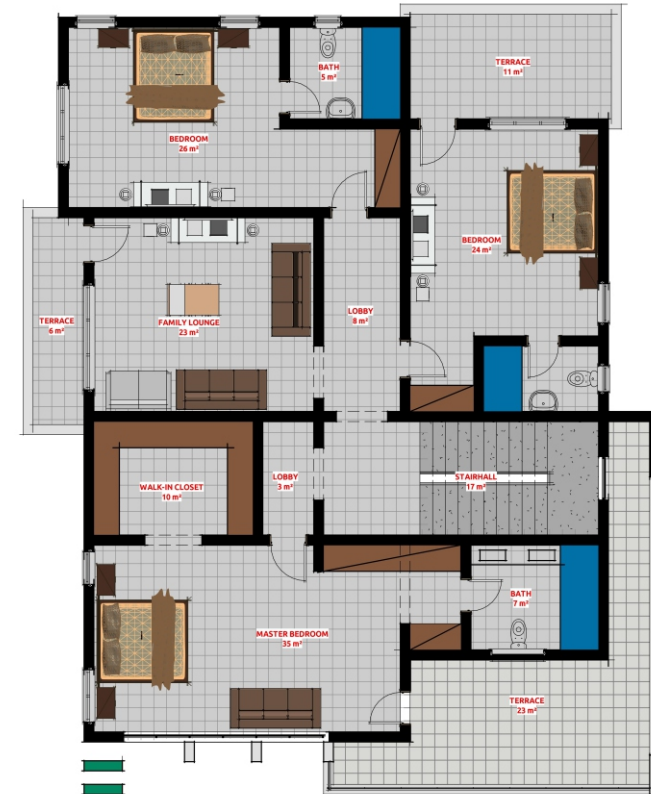

FIRST FLOOR PLAN

Bringing Life to the Living....